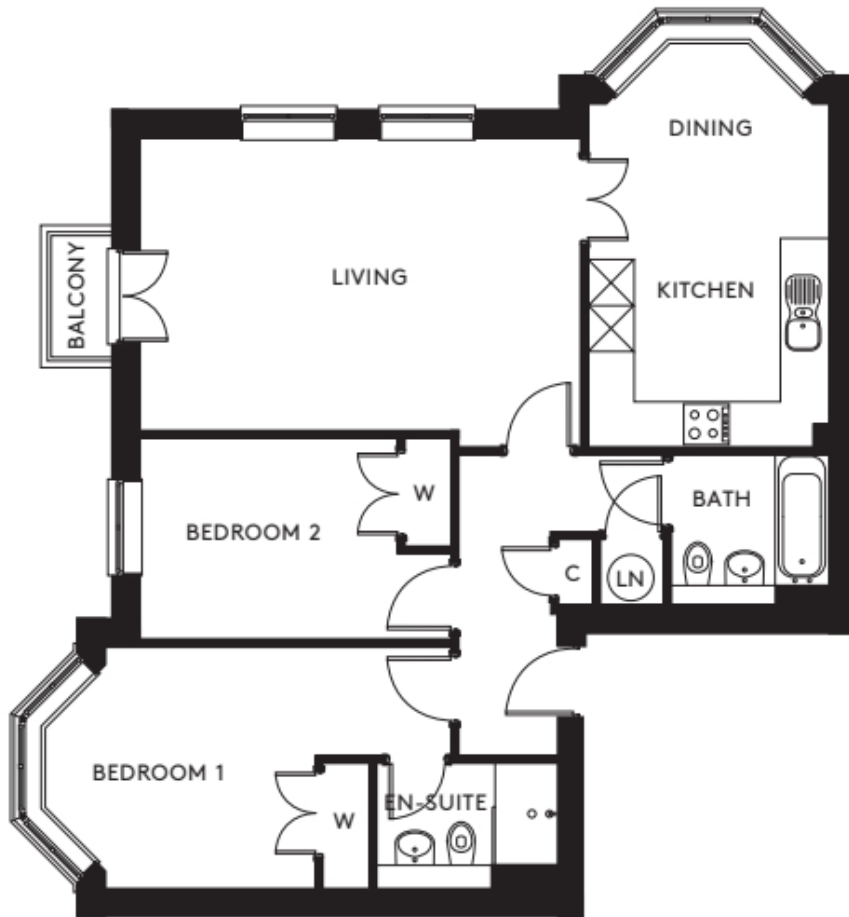

# 8 Shelley House

Price: £370,000\*, First floor

Internal measurements: 862sq ft

\* other charges apply

Kitchen / Diner	10' 5" x 13' 5"	3,170 x 4,070mm
Living Room	19' 0" x 12' 7"	5,770 x 3,830mm
Bedroom 1	11' 8" x 10' 6"	3,540 x 3,180mm
Bedroom 2	13' 7" x 8' 9"	4,140 x 2,650mm